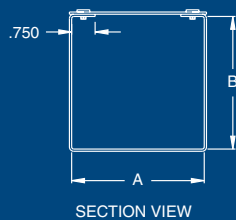

AUSTIN SCREW COVER TROUGHS

Austin screw cover troughs are Underwriters Laboratories Listed for use of indoor wiring.

Construction:

- Fabricated in accordance with UL specifications from code gauge steel.
- End caps spot welded in.
- Single sheet steel for body.
- Cover attached by screws.

Finish:

Austin screw cover troughs are provided standard in galvanized steel. An ANSI 61 gray polyester powder coating over CRS is available on request.

Options:

- Special knockouts or knockout arrangements.
- Special materials.
- Special finishes.
- Custom trough size or construction.

Wireways
& Trough
Products

**INDUSTRY
STANDARDS**

UL 870
NEMA Type 1
CUL 870

Austin Electrical Enclosures
Post Office Box 2320
Yadkinville, NC 27055

Phone: 336.468.2851
800.288.2851