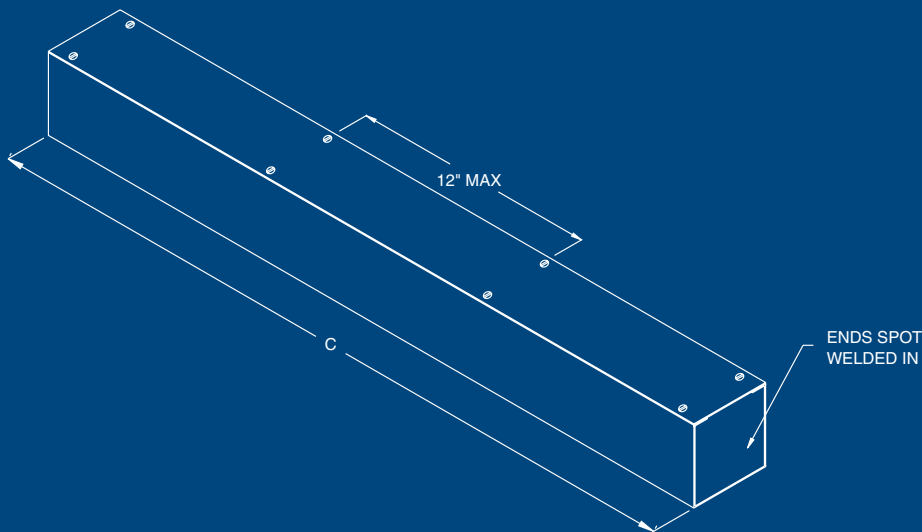

# AUSTIN SCREW COVER TROUGHS

Austin screw cover troughs are Underwriters Laboratories Listed for use of indoor wiring.

## Construction:

- Fabricated in accordance with UL specifications from code gauge steel.
- End caps spot welded in.
- Single sheet steel for body.
- Cover attached by screws.